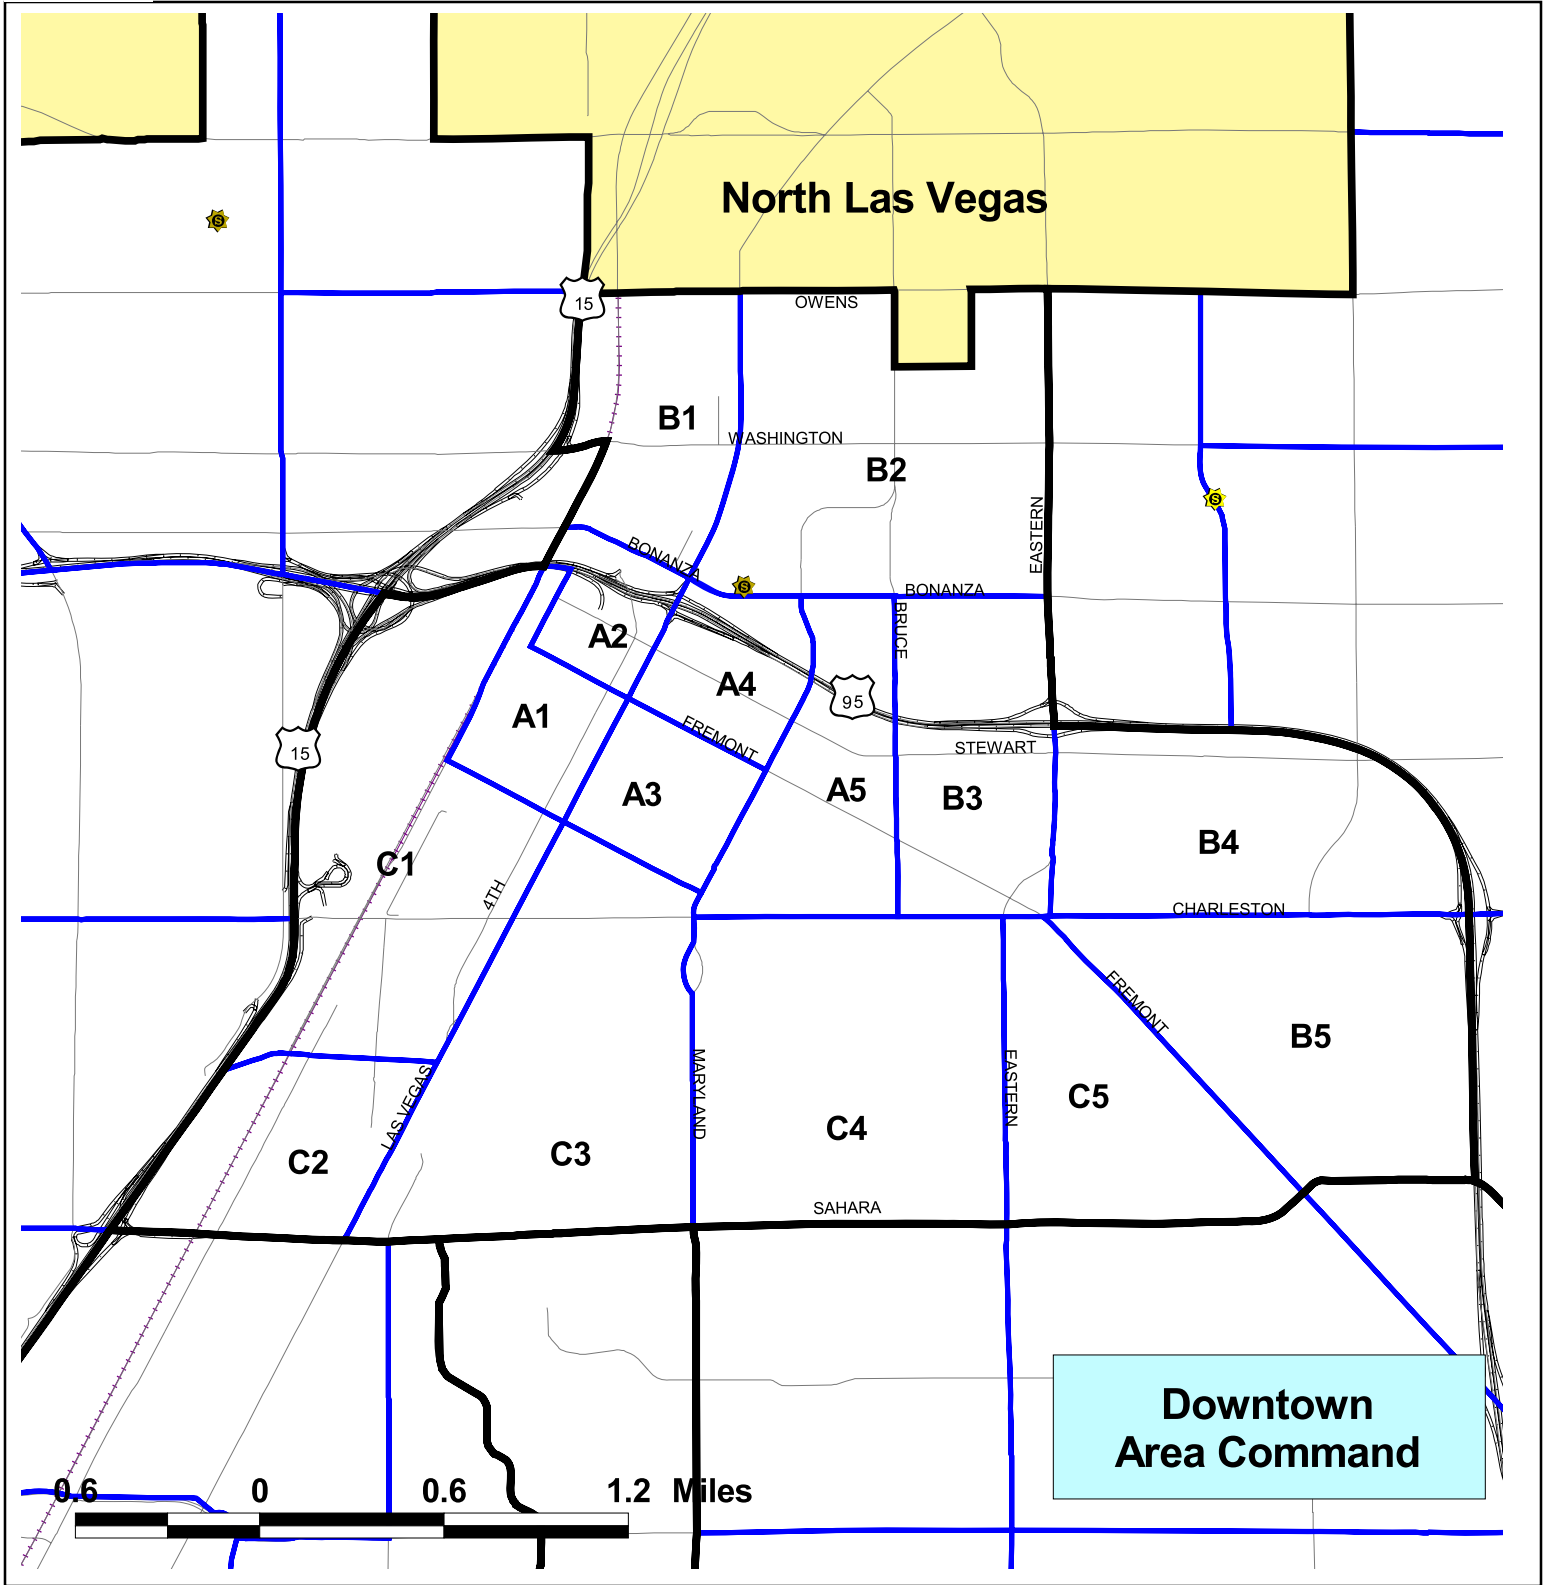

Las Vegas Metropolitan Police Department

Area Command and Sectors/Beats Effective November 1, 2008

DOC maps are produced solely to meet the needs of the Las Vegas Metropolitan Police Department. Please contact the DOC at 828-2281 regarding this or any other products.