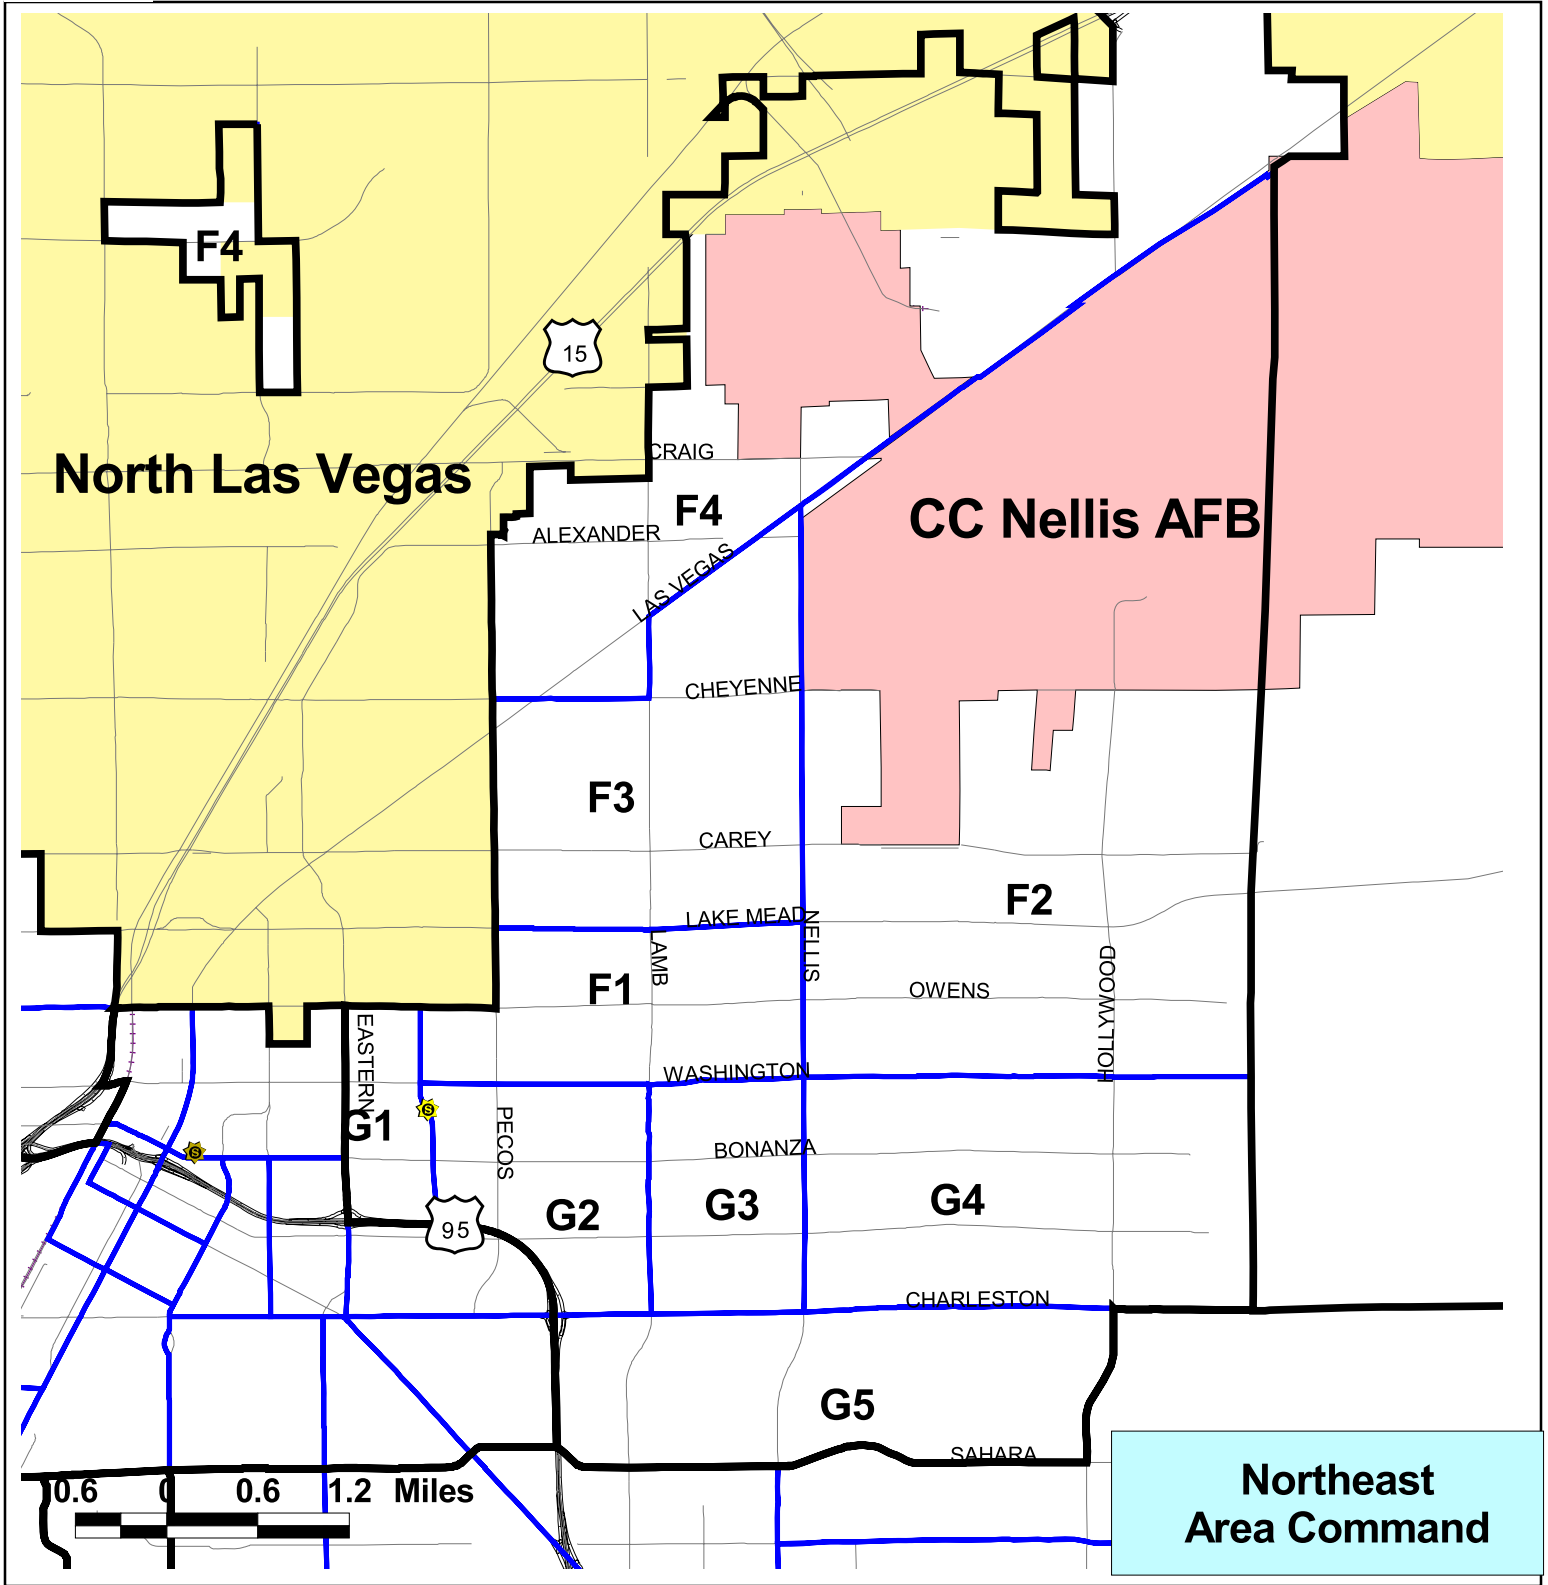

Las Vegas Metropolitan Police Department

Area Command and Sectors/Beats Effective November 1, 2008

DOC maps are produced solely to meet the needs of the Las Vegas Metropolitan Police Department. Please contact the DOC at 828-2281 regarding this or any other products.