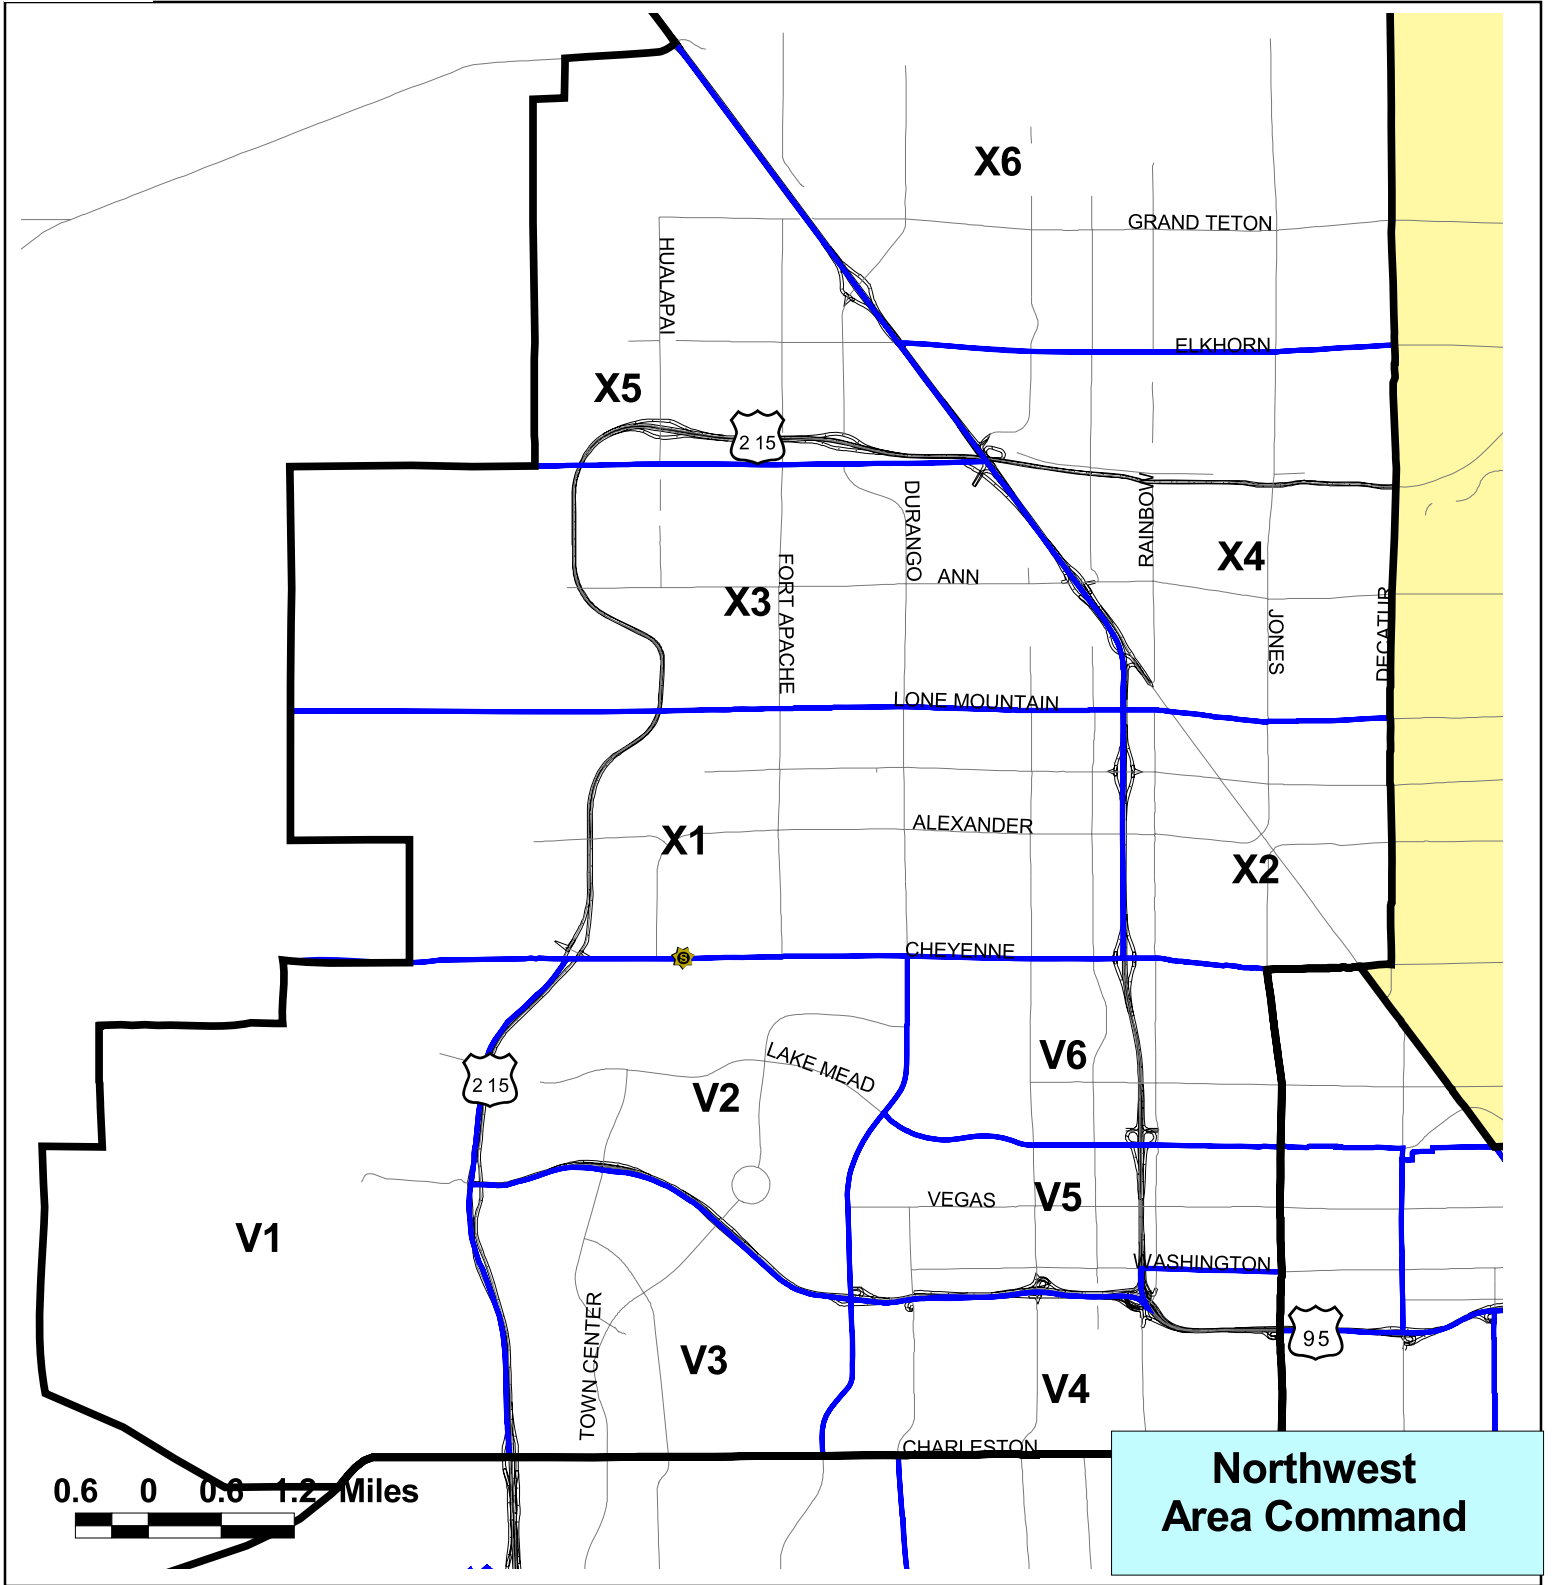

Las Vegas Metropolitan Police Department

Area Command and Sectors/Beats Effective November 1, 2008

DOC maps are produced solely to meet the needs of the Las Vegas Metropolitan Police Department. Please contact the DOC at 828-2281 regarding this or any other products.