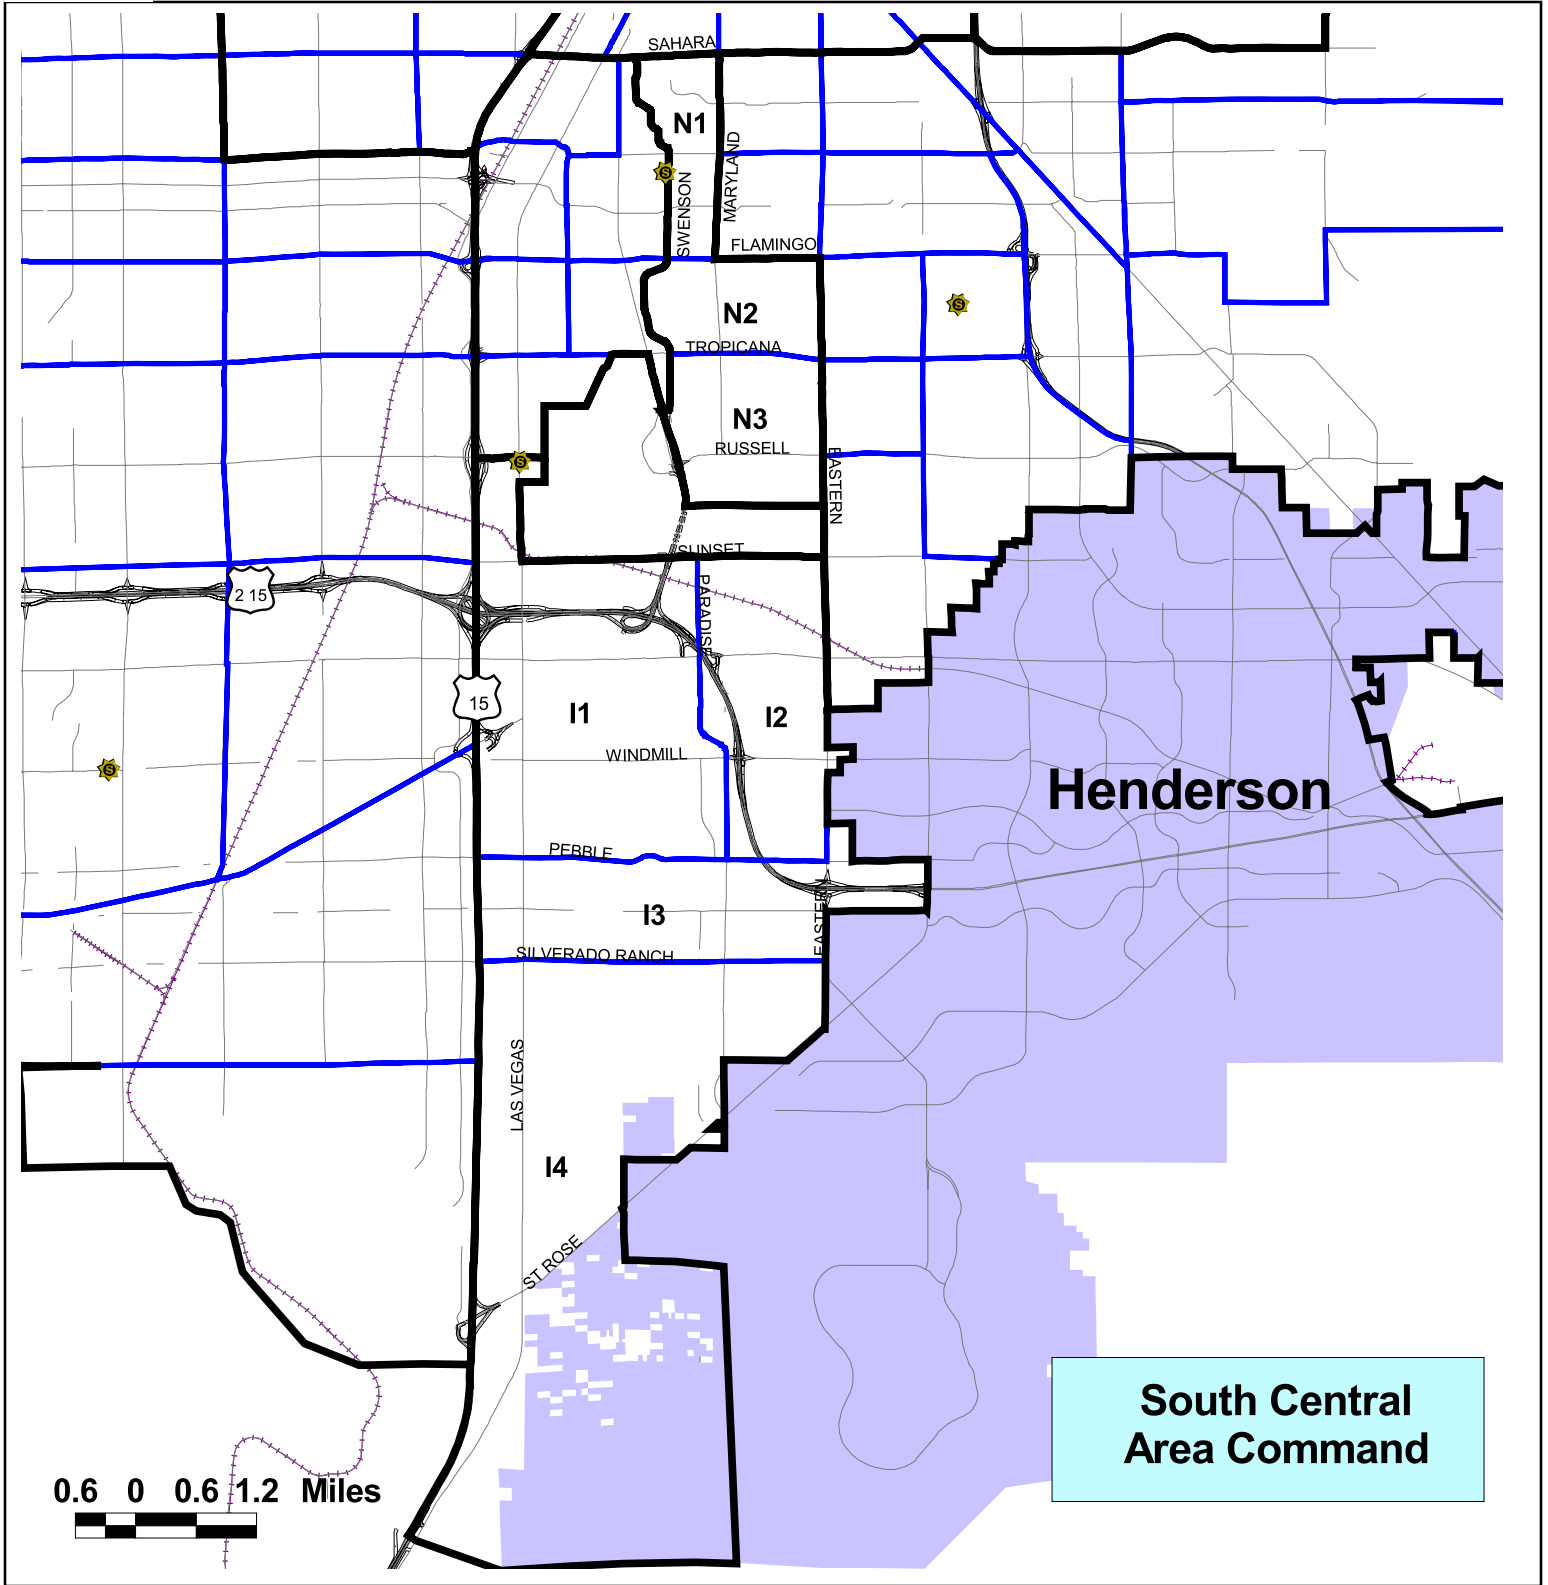

# Las Vegas Metropolitan Police Department

## Area Command and Sectors/Beats Effective November 1, 2008

DOC maps are produced solely to meet the needs of the Las Vegas Metropolitan Police Department. Please contact the DOC at 828-2281 regarding this or any other products.